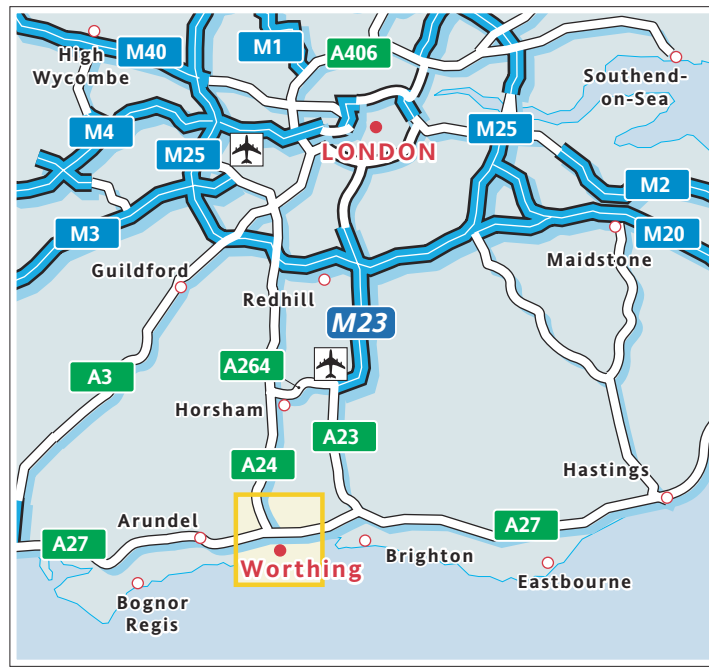

Eurotherm Limited
Faraday Close, Worthing, West Sussex, BN13 3PL

Tel: 01903 268500
Fax: 01903 265982

HOW TO FIND US

By Rail Durrington-On-Sea Station is approximately 7 minutes by taxi to our office on Faraday Close. From Worthing Station taxis are available to our office. For information on train times and operators call National Rail Enquiries on 08457 484950.